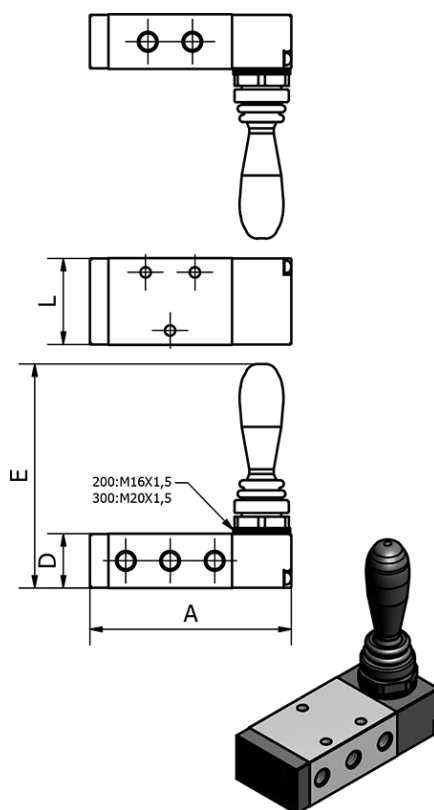

# Data Sheet

Article number: 584HA31008G

Description: Hand lever valve, type 4HA310-08-G  
port 10 - 5/2,

## Measures

A	= 101
D	= 27
E	= 93.5
L	= 40
Port	= G1/4"
Port exit	= G1/4"
Port supply and blowdown	= G1/4"